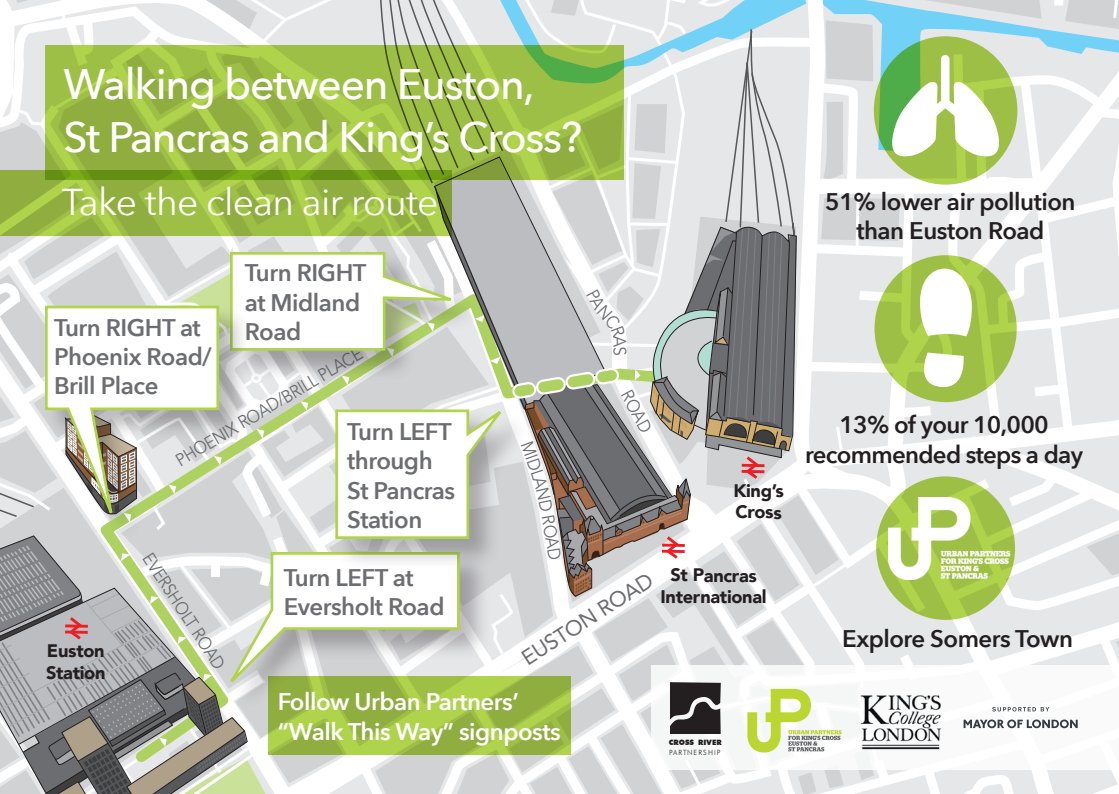

Walking between Euston, St Pancras and King's Cross?

Take the clean air route

Turn RIGHT at Phoenix Road/Brill Place

Turn RIGHT at Midland Road

Turn LEFT through St Pancras Station

Turn LEFT at Eversholt Road

Follow Urban Partners' "Walk This Way" signposts

51% lower air pollution than Euston Road

13% of your 10,000 recommended steps a day

Explore Somers Town

SUPPORTED BY MAYOR OF LONDON